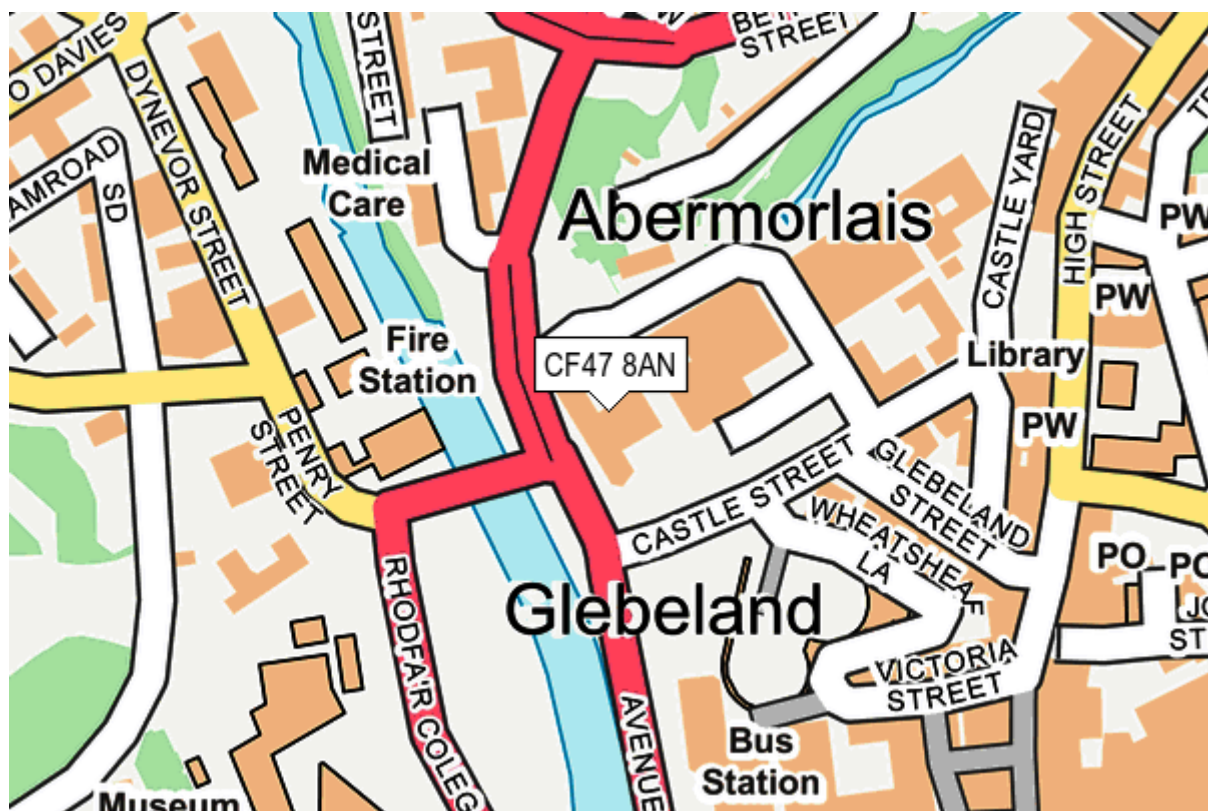

For delegates using SAT NAV - postcode for the Civic Centre is CF47 8AN.

There is a pay and display facility at Merthyr. In addition to the multi storey car park there is also parking located opposite Merthyr College and Civic Centre. See below: